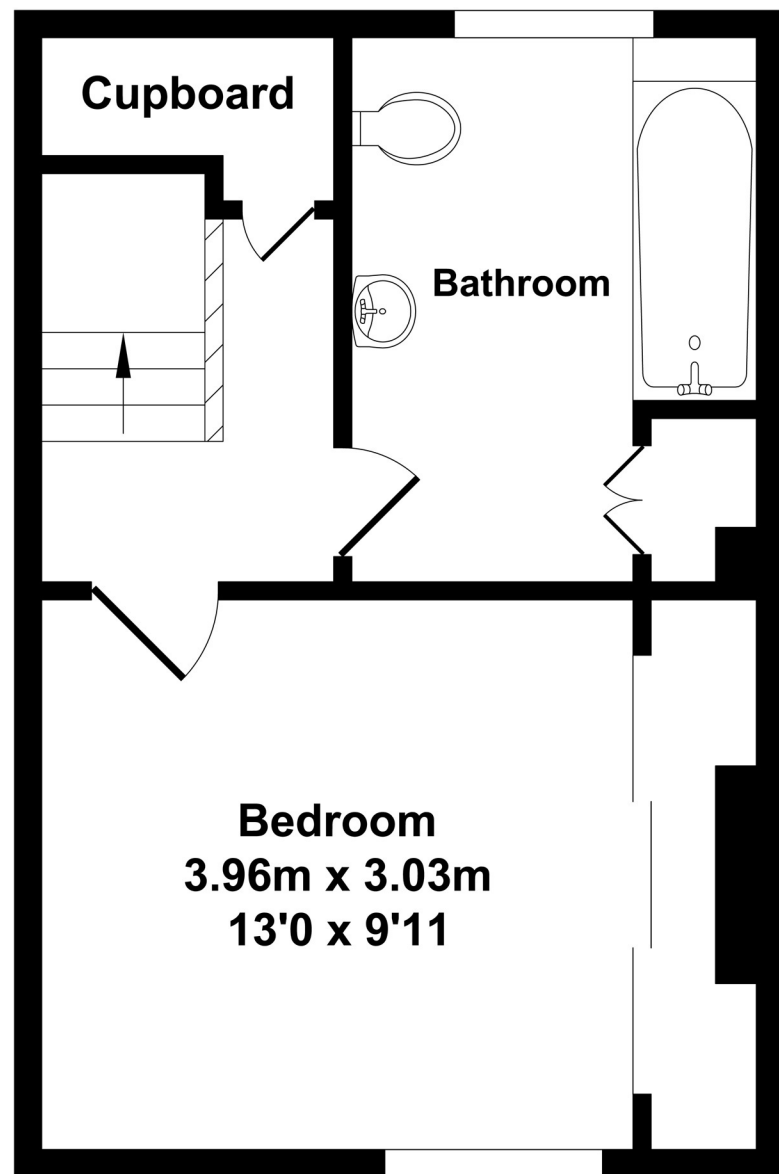

Ground Floor  
 Approx. Floor  
 Area 45.82 Sq.M.  
 (493 Sq.Ft.)

1st Floor  
 Approx. Floor  
 Area 24.15 Sq.M.  
 (260 Sq.Ft.)

Total Approx. Floor Area 69.97 Sq.M. (753 Sq.Ft.)  
 These measurements are the maximum & are approximate only,  
 they do not take into account minimum measurements.  
 Drawn by E8 Property Services - [www.e8ps.co.uk](http://www.e8ps.co.uk)